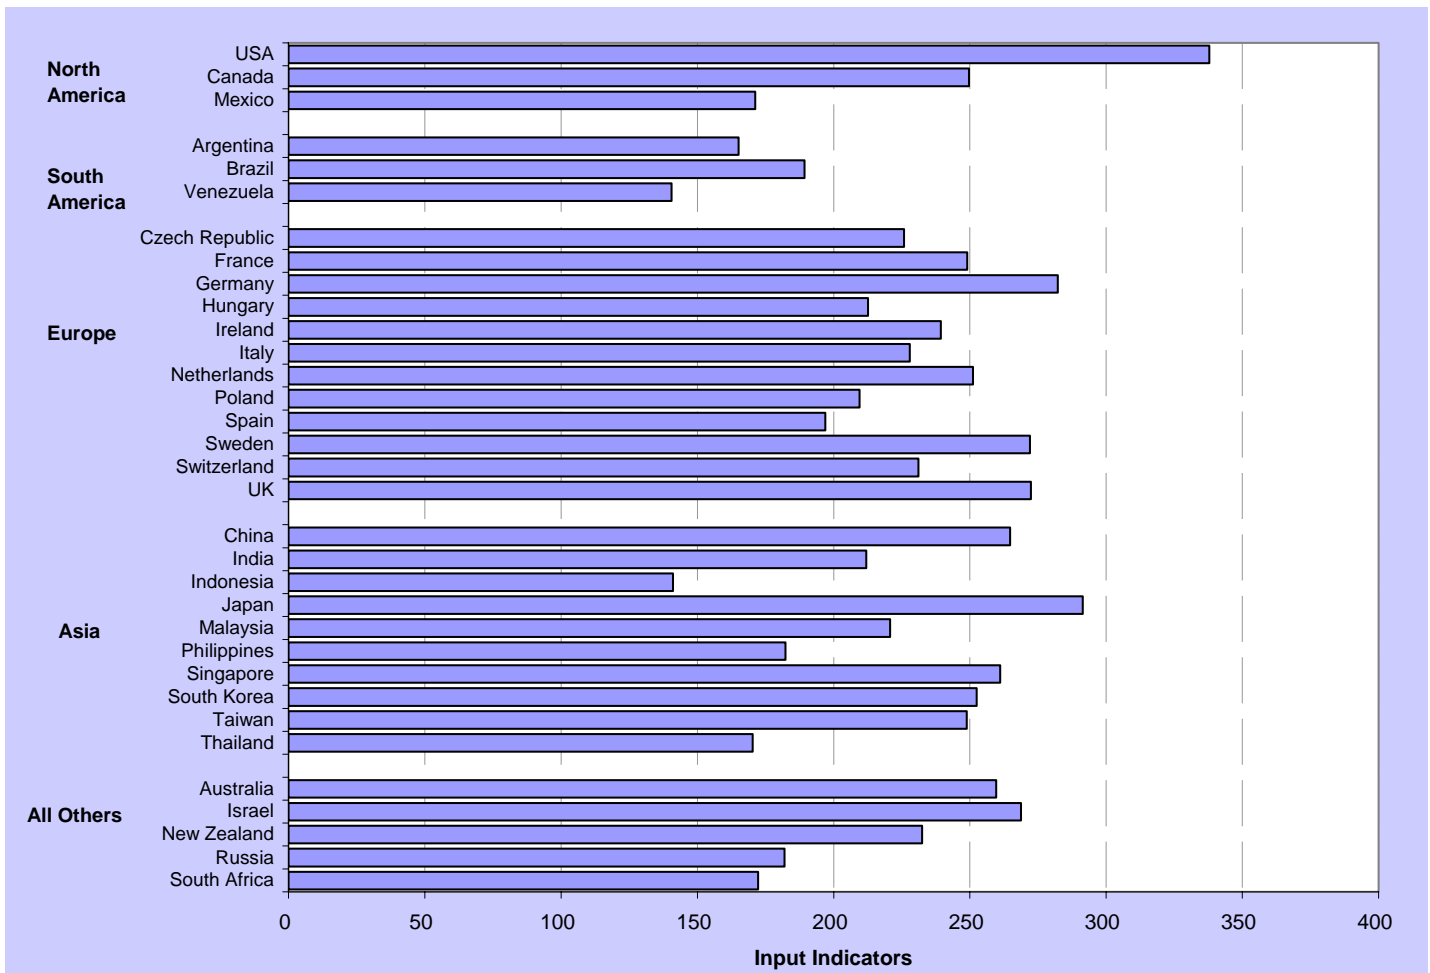

**Figure 2: INPUT 2005 Traditional - IN-05 (T)**

*Note:* INPUT adds together our four Input (leading) indicators – NO, SE, TI, and PC -- each of which is an average of components scaled 0-100, so the potential INPUT range is 0-400.

The Traditional formulation of the INPUT indicator ranges from 140.6 for Venezuela to 337.9 for the U.S. The average score for the set of 33 countries is 226.8 (median, 231.1), while the standard deviation is 45.8. Of the entire population, a few of the countries show considerably more deviation from the population mean, namely: U.S. (2.43), Indonesia (-1.87), and Venezuela (-1.88). The average score for each regional group ranked from highest to lowest is: North America (252.9), Europe (241.2), Asia (224.5), All Others (223.0), and South America (165).