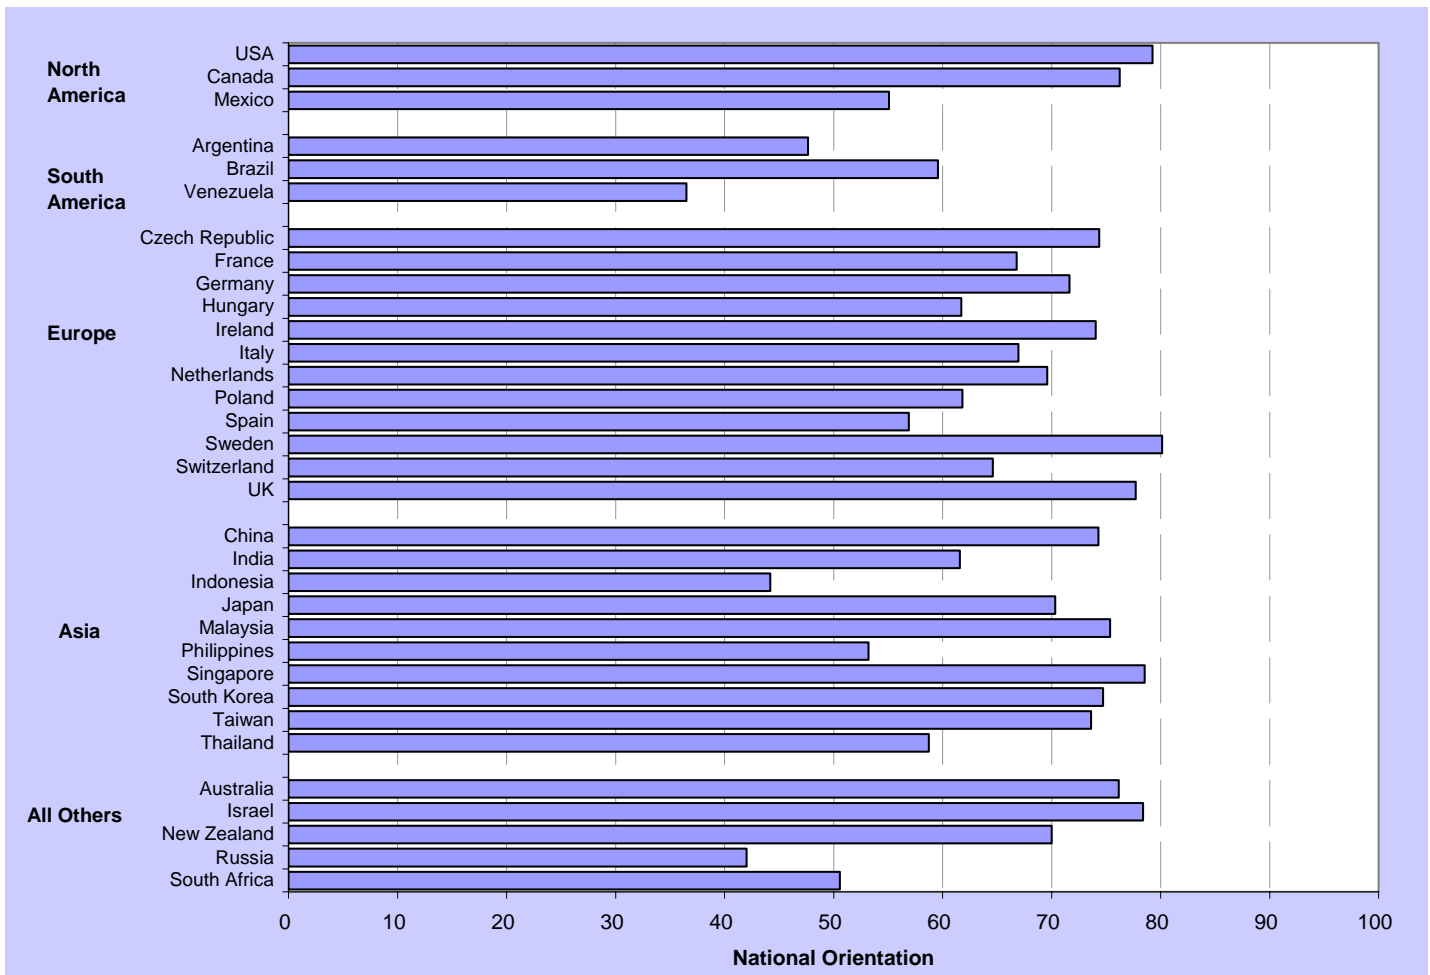

Figure 4: National Orientation 2005 Traditional -- NO-05 (T)

Of the Traditional (T) indicator formulations, National Orientation exhibits the smallest standard deviation (11.9). The mean score for National Orientation is 65.5 (median, 69.6). National Orientation scores do not suggest significant outliers that are greater than the mean. Sweden shows the highest National Orientation score. However, NO-05 (T) does show a few outliers that score at least two standard deviations below the mean -- Russia, Indonesia, and Venezuela.